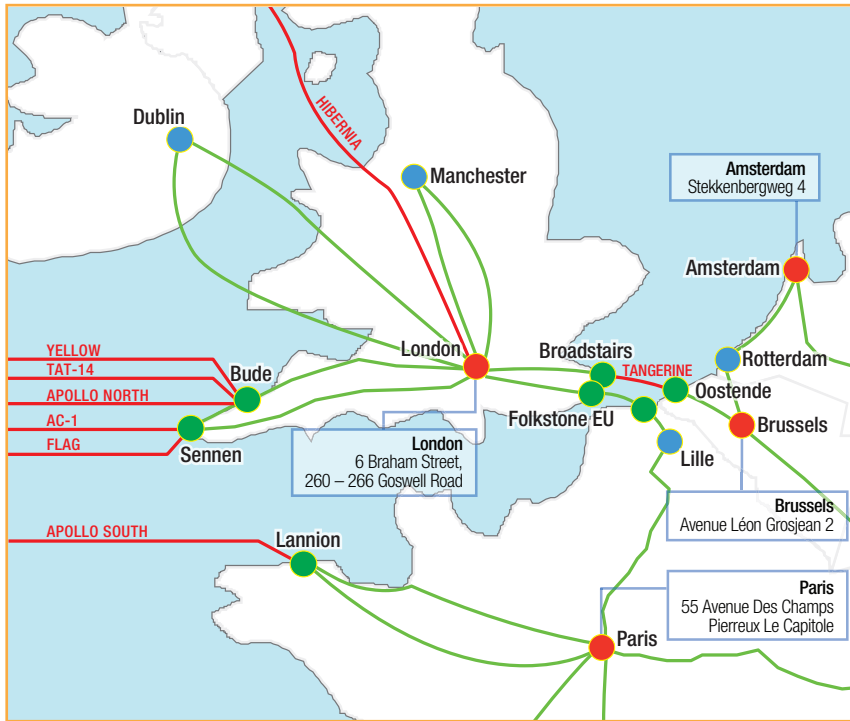

European International Connectivity

LEGEND

- On-Net Market with Metro Fiber Network
- On-Net Market
- Level 3 Facility
- Longhaul Network
European network includes wavelength capacity.
- Transoceanic cable