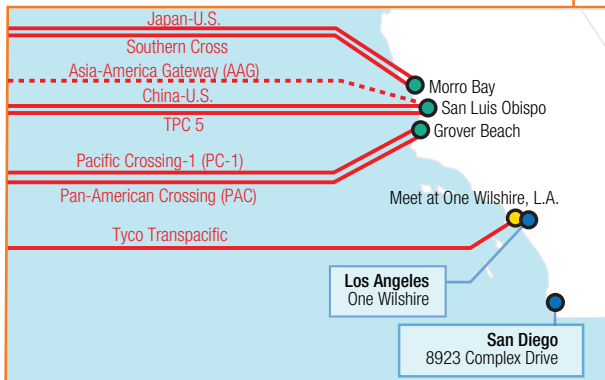

International Connectivity

LEGEND

- International Gateway for Level 3
- Cable landing station with Level 3 access
- Access point
- Transoceanic cable

* Carriers listed are representative of service providers active at the carrier hotel associated with the addressed location, as disclosed on the publicly-available website for the hotel as of May 5, 2006