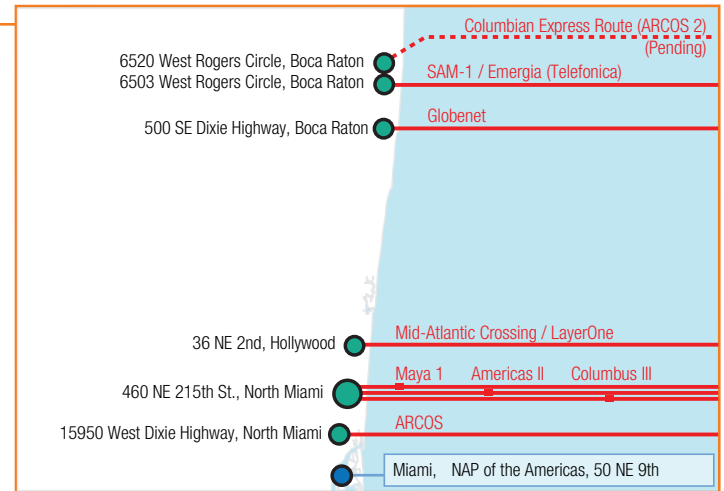

International Connectivity

LEGEND

- International Gateway for Level 3
- Cable landing station with Level 3 access
- Access point
- Transoceanic cable

* Carriers listed are representative of service providers active at the carrier hotel associated with the addressed location, as disclosed on the publicly-available website for the hotel as of May 5, 2006