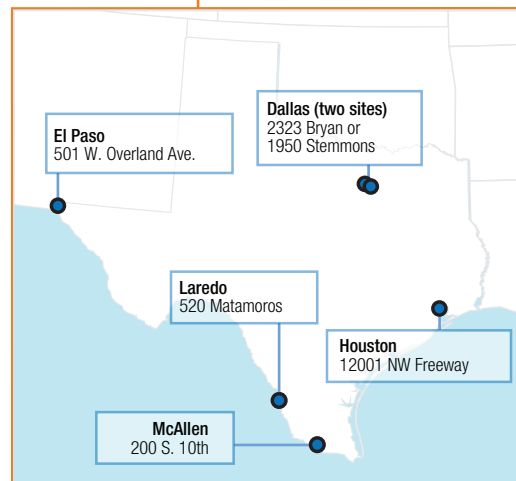

International Connectivity

LEGEND

- International Gateway for Level 3
- Cable landing station with Level 3 access
- Access point
- Transoceanic cable

* Carriers listed are representative of service providers active at the carrier hotel associated with the addressed location, as disclosed on the publicly-available website for the hotel as of May 5, 2006