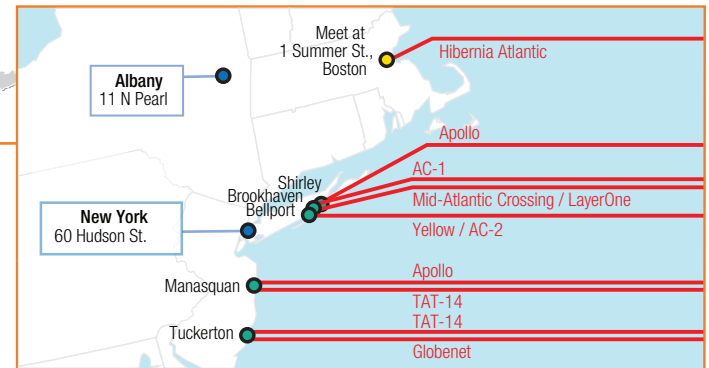

International Connectivity

LEGEND

- International Gateway for Level 3
- Cable landing station with Level 3 access
- Access point
- Transoceanic cable

* Carriers listed are representative of service providers active at the carrier hotel associated with the addressed location, as disclosed on the publicly-available website for the hotel as of May 5, 2006