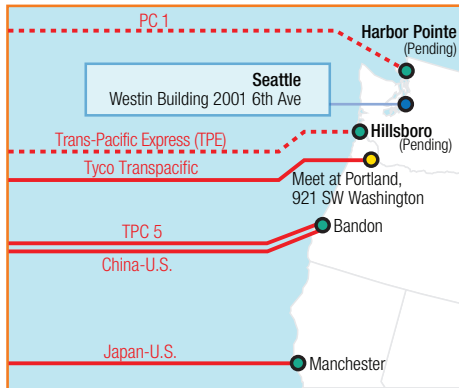

International Connectivity

LEGEND

- International Gateway for Level 3
- Cable landing station with Level 3 access
- Access point
- Transoceanic cable

* Carriers listed are representative of service providers active at the carrier hotel associated with the addressed location, as disclosed on the publicly-available website for the hotel as of May 5, 2006