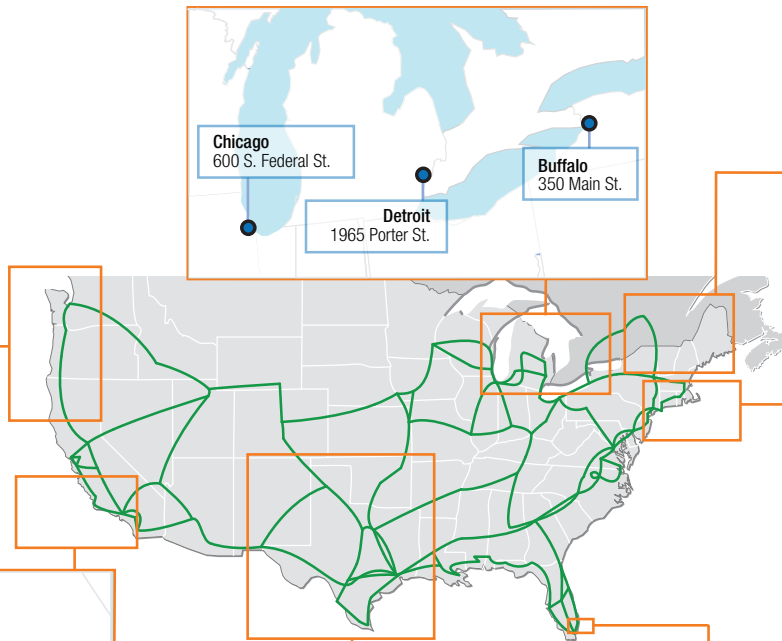

International Connectivity

LEGEND

- International Gateway for Level 3
- Cable landing station with Level 3 access
- Access point
- Transoceanic cable

* Carriers listed are representative of service providers active at the carrier hotel associated with the addressed location, as disclosed on the publicly-available website for the hotel as of May 5, 2006